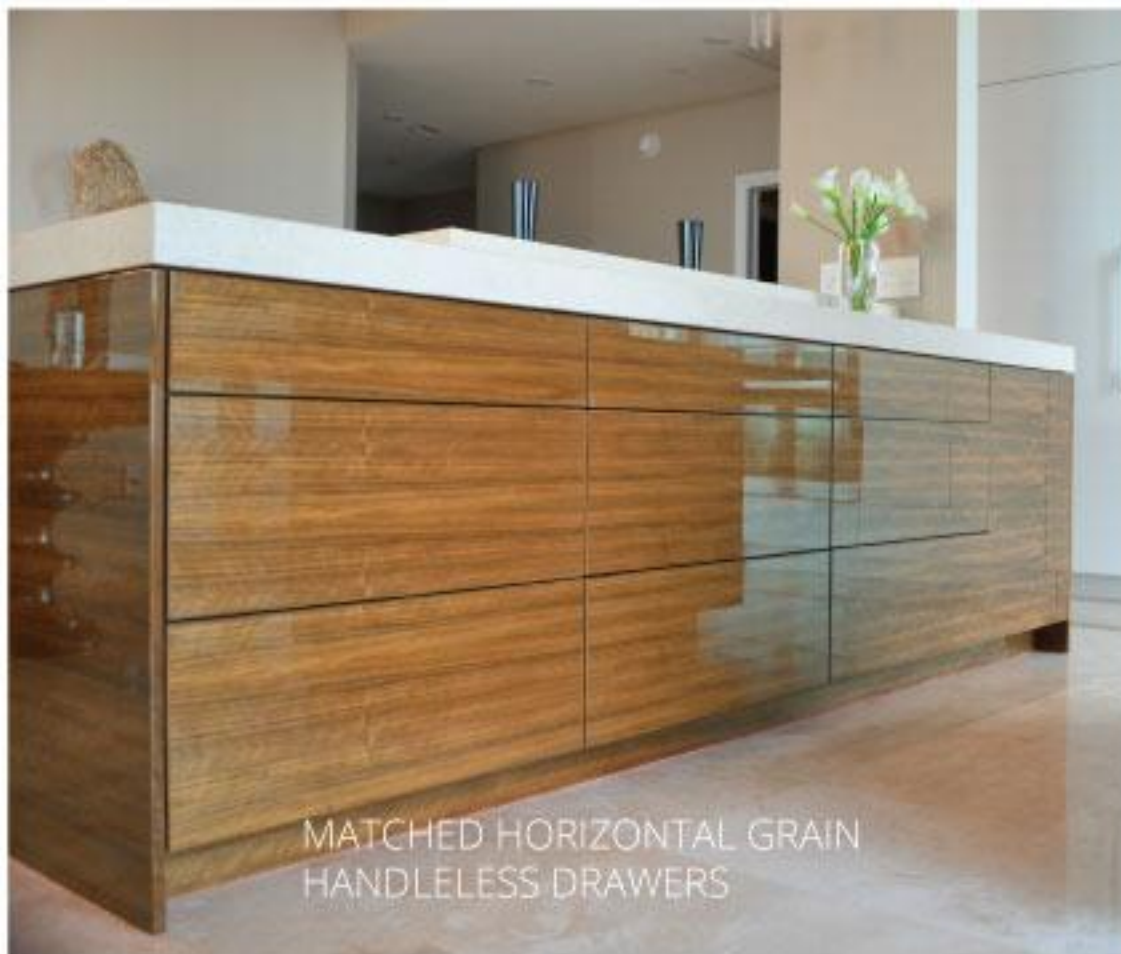

A modern kitchen with white cabinetry, a glass-enclosed staircase, and a large window overlooking a city and water. The scene is bright and airy, with natural light streaming in from the window. The text "LET THE SUPERLATIVES BEGIN" is overlaid on the lower left portion of the image.

LET THE
SUPERLATIVES
BEGIN

MATCHED VERTICAL GRAIN

FUNCTIONAL STORAGE

STAINLESS STEEL
Drawer sides

LED LIGHTING
Turns on and off when doors
and drawers open and close

HAND BUFFED HIGH SHEEN

MATCHED HORIZONTAL GRAIN
HANDLELESS DRAWERS